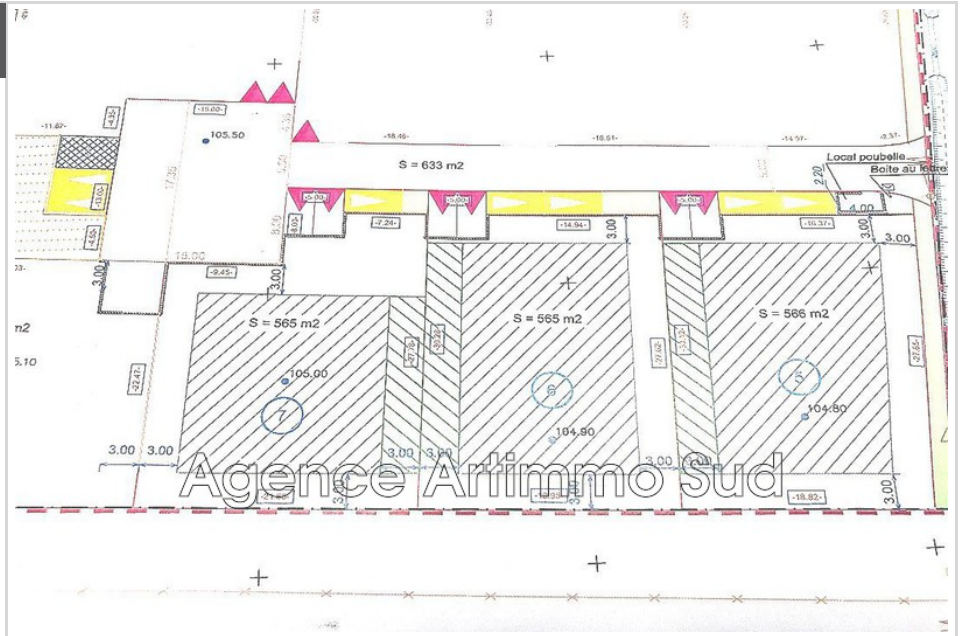

€ 198 000

Buying terrain à bâtir
Surface : 565 m²

Field appearance : flat

Exposition : Sud

Amenities :

Exclusivité, Aureille, Alpilles, Borné,
Terrain à bâtir

Terrain à bâtir Aureille

Building land in Aureille in the Alpilles Park. Builder free ground. Sold fully serviced, access included. Bounded ground.