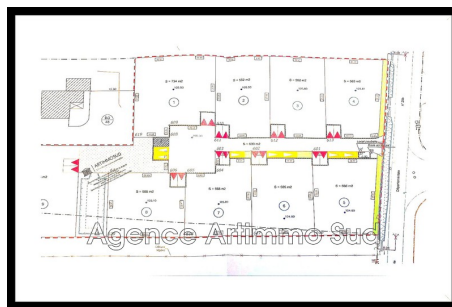

Agence Artimmo Sud - Place de l'Eglise - 13930 Aureille
Tél: - 33 (04) 90 59 91 90 - contact@artimmosud.fr